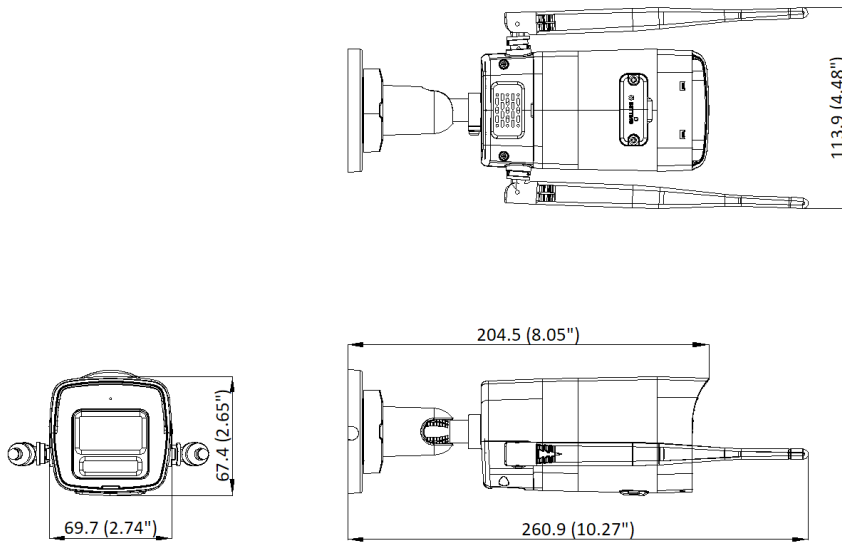

▪ Dimension

Unit: mm (inch)