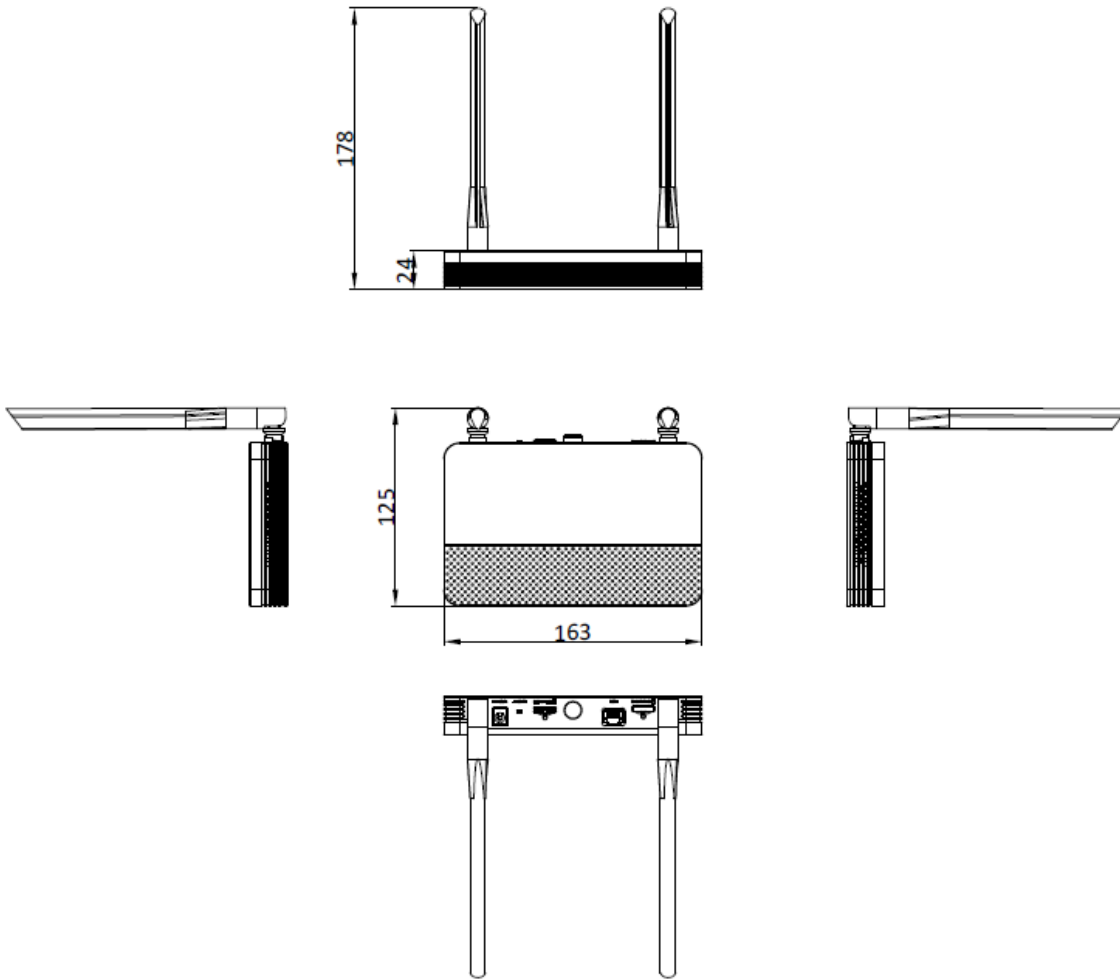

<b>Others</b>	
Camera Case Type	Bullet
Image Sensor	1/3" Progressive Scan CMOS
Min. Illumination	0.01 Lux @ (F1.2, AGC ON), 0 Lux with IR
Day & Night	IR cut filter
WDR	DWDR
Angle Adjustment	Pan: 0° to 360°, tilt: 0° to 90°, rotate: 0° to 360
Protection Level	IP66
Wi-Fi Support	Yes
<b>NVS</b>	
<b>Video and Audio</b>	
IP Video Input	4-ch
Incoming/Outgoing Bandwidth	20 Mbps/20 Mbps
<b>Decoding</b>	
Video Resolution	6 MP/5 MP/4 MP/3 MP/1080p/UXGA /720p/VGA/4CIF/DCIF/ 2CIF/CIF/QCIF
Synchronous Playback	1-ch
<b>Network</b>	
Network Interface	1, RJ45 10/100M Ethernet interface
<b>Wi-Fi</b>	
Frequency Band	2.4 GHz
Antenna Structure	High gain antenna
Transmission Speed	150 Mbps
<b>Auxiliary Interface</b>	
SD Card	32G/64G/128G/256G/512G
<b>General</b>	
Power Supply	12 VDC
Consumption (without HDD and PoE off)	≤ 6 W
Working Temperature	-10 °C to 55 °C (14 °F to 131 °F)
Working Humidity	10% to 90%
Dimension (W × D × H)	163 x 125 x 26 mm (6.4" × 4.9" × 1.0")
Weight (without hard disk)	≤ 500g
<b>Kit</b>	
Accessories	Power adaptor: 2 × IPC power adaptor, 1 × NVS power adaptor Ethernet cable: RJ45, Cat5e UTP, 1 m
Certification	CB, CE
Weight (with package)	≤ 2 kg (4.4 lb)

## ▪ Dimension

Unit: mm (inch)

scale/1:1;Unit/mm